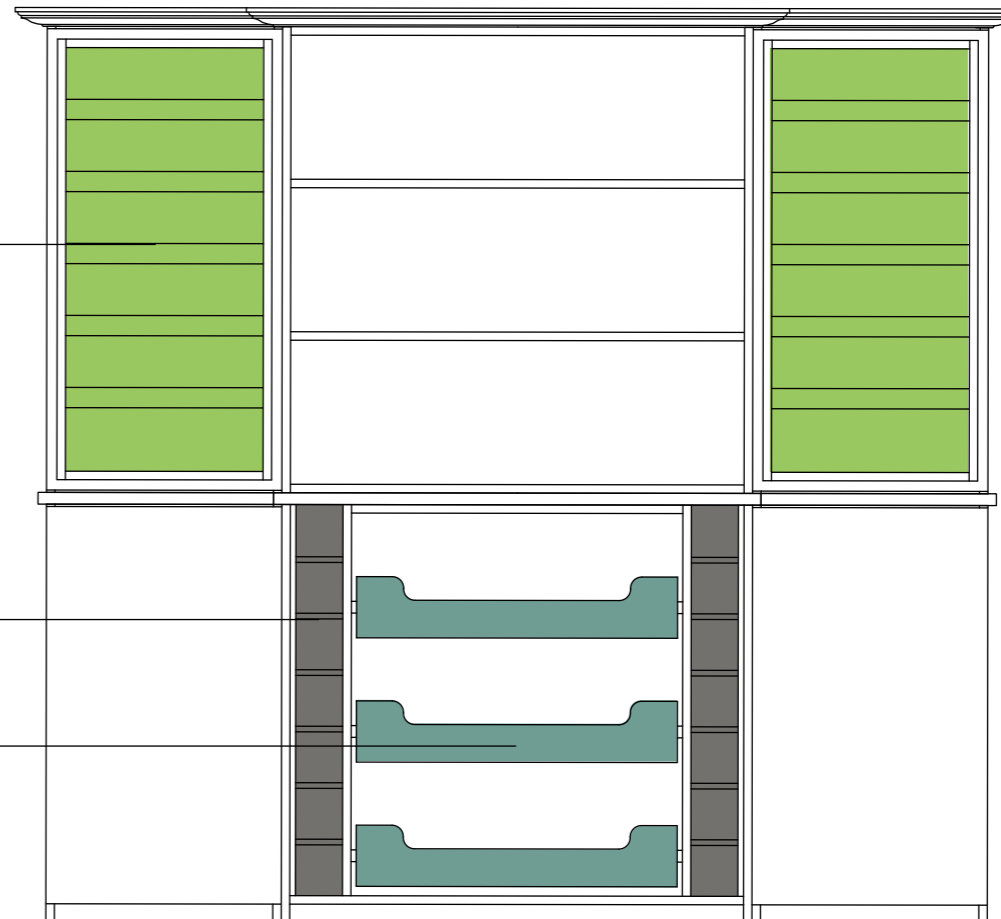

Front

Side

Plan

Facades of Devon

Exmoor pantry

Not to Scale

25/09/09

Front Doors open

Adjustable shelving

Wine Racks

Pull out storage

Fully Open

Facades of Devon

Exmoor Pantry

Not to Scale

25/09/09