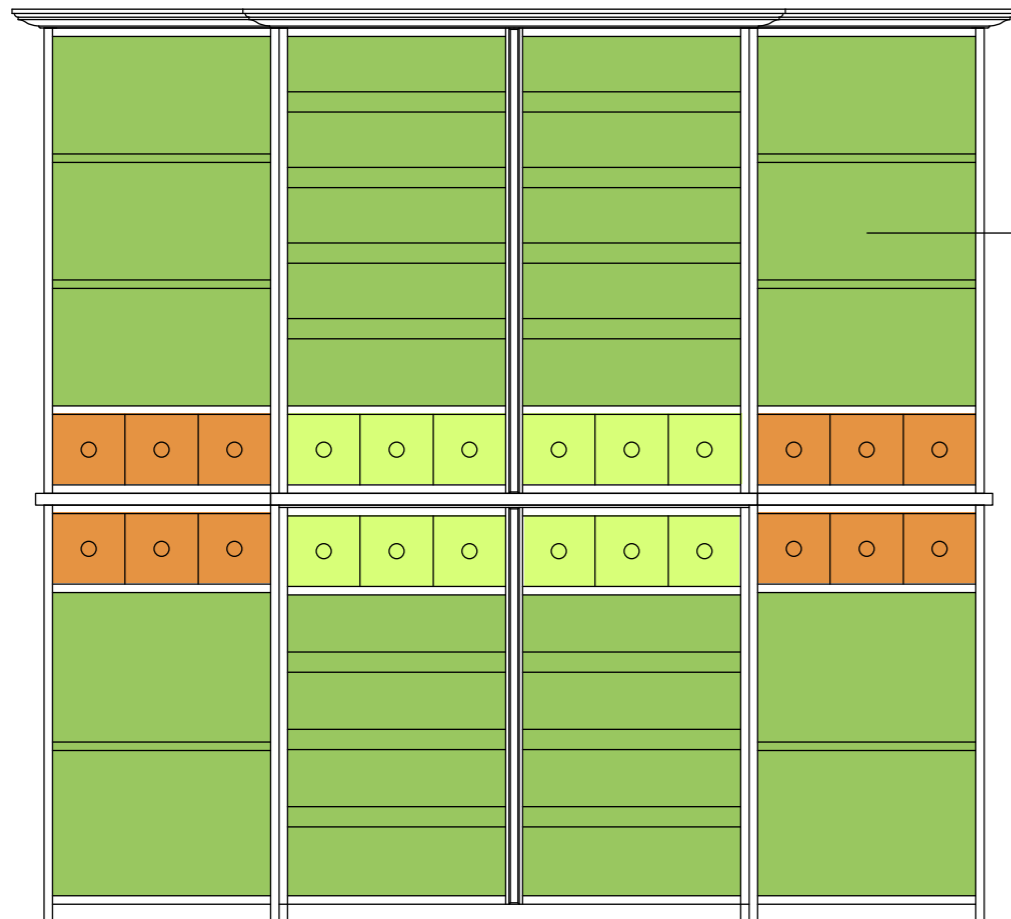

Front

Side

Plan

Facades of Devon

Exmoor pantry

Not to Scale

25/09/09

Front Doors open

Adjustable shelving

Wine Racks

Pull out storage

Fully Open

Facades of Devon

Exmoor Pantry

Not to Scale

25/09/09