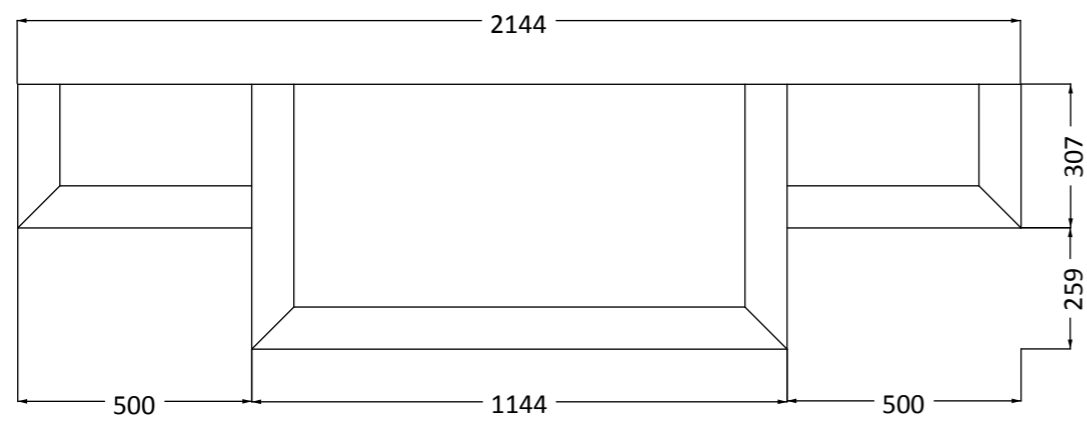

Front

Side

Plan

Facades of Devon

Exmoor pantry

Not to Scale

25/09/09

Front Doors open

Adjustable shelving

Wine Racks

Pull out storage

Fully Open

Facades of Devon

Exmoor Pantry

Not to Scale

25/09/09