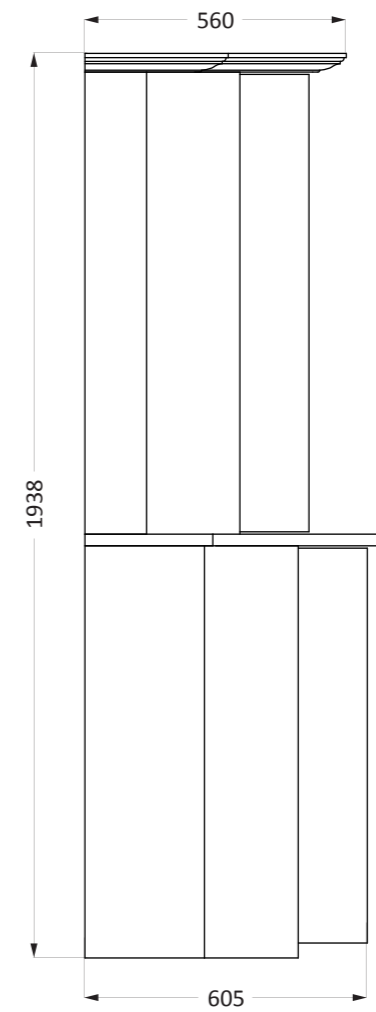

Front

Side

Plan

Facades of Devon

Exmoor pantry

Not to Scale

25/09/09

Front Doors open

Adjustable shelving

Wine Racks

Pull out storage

Fully Open

Facades of Devon

Exmoor Pantry

Not to Scale

25/09/09